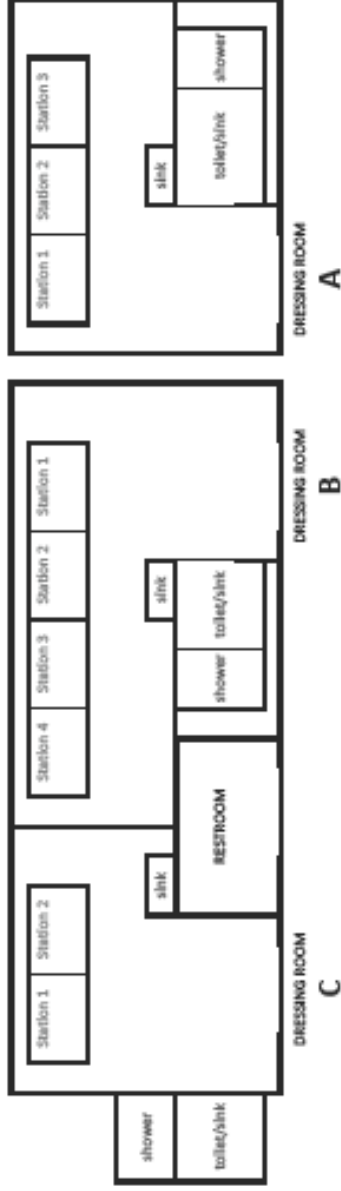

KREEGER DRESSING ROOM

STAGE LEVEL DRESSING ROOMS

DOOR Stage Right

DOOR Stage Left

DOWNSTAIRS DRESSING ROOMS

DRESSING ROOM BREAKDOWN

Stage Level	
<u>Dressing Room A</u>	
1	
2	
3	
<u>Dressing Room B</u>	
1	
2	
3	
4	
<u>Dressing Room C</u>	
1	
2	

Downstairs	
<u>Dressing Room D</u>	
1	
2	
3	
4	
<u>Dressing Room E</u>	
1	
2	
3	
4	
5	
<u>Dressing Room F</u>	
1	
2	
3	
4	
5	

	Dressing Rooms	Stations
Stage Level	3	9
Downstairs	3	14
TOTAL	6	23

Women's Restroom w/ Shower

Men's Restroom w/ Shower