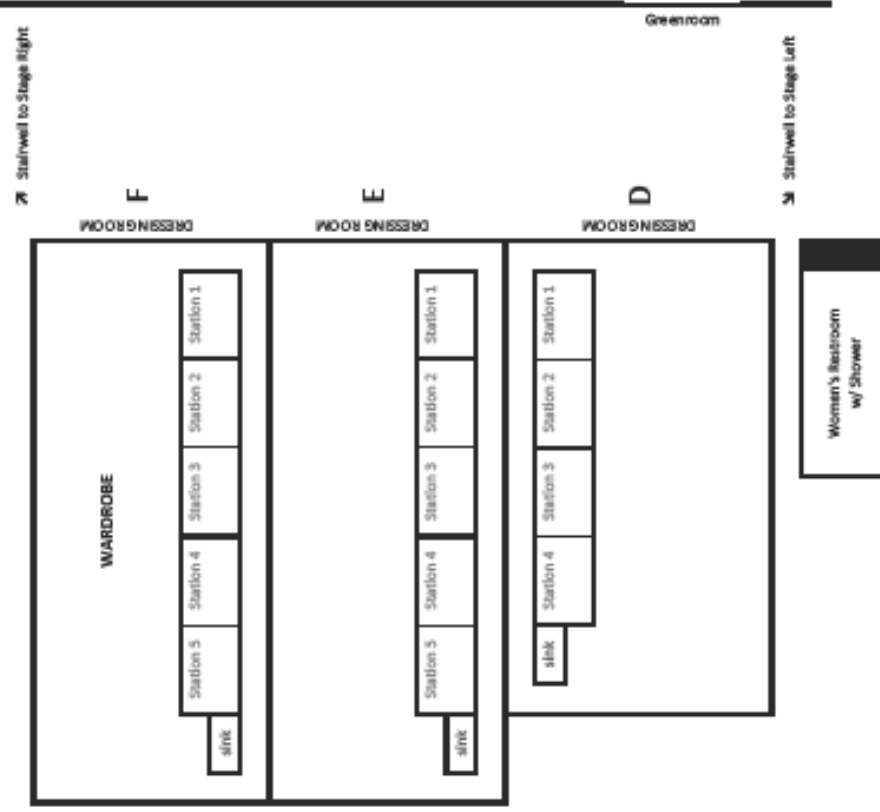

KREEGER DRESSING ROOM

STAGE LEVEL DRESSING ROOMS

DOOR Stage Right

DOOR Stage Left

DOWNSTAIRS DRESSING ROOMS

DRESSING ROOM BREAKDOWN

Stage Level	
<u>Dressing Room A</u>	
1	
2	
3	
<u>Dressing Room B</u>	
1	
2	
3	
4	
<u>Dressing Room C</u>	
1	
2	

Downstairs	
<u>Dressing Room D</u>	
1	
2	
3	
4	
<u>Dressing Room E</u>	
1	
2	
3	
4	
5	
<u>Dressing Room F</u>	
1	
2	
3	
4	
5	

	Dressing Rooms	Stations
Stage Level	3	9
Downstairs	3	14
TOTAL	6	23

Women's Restroom w/ Shower

Men's Restroom w/ Shower