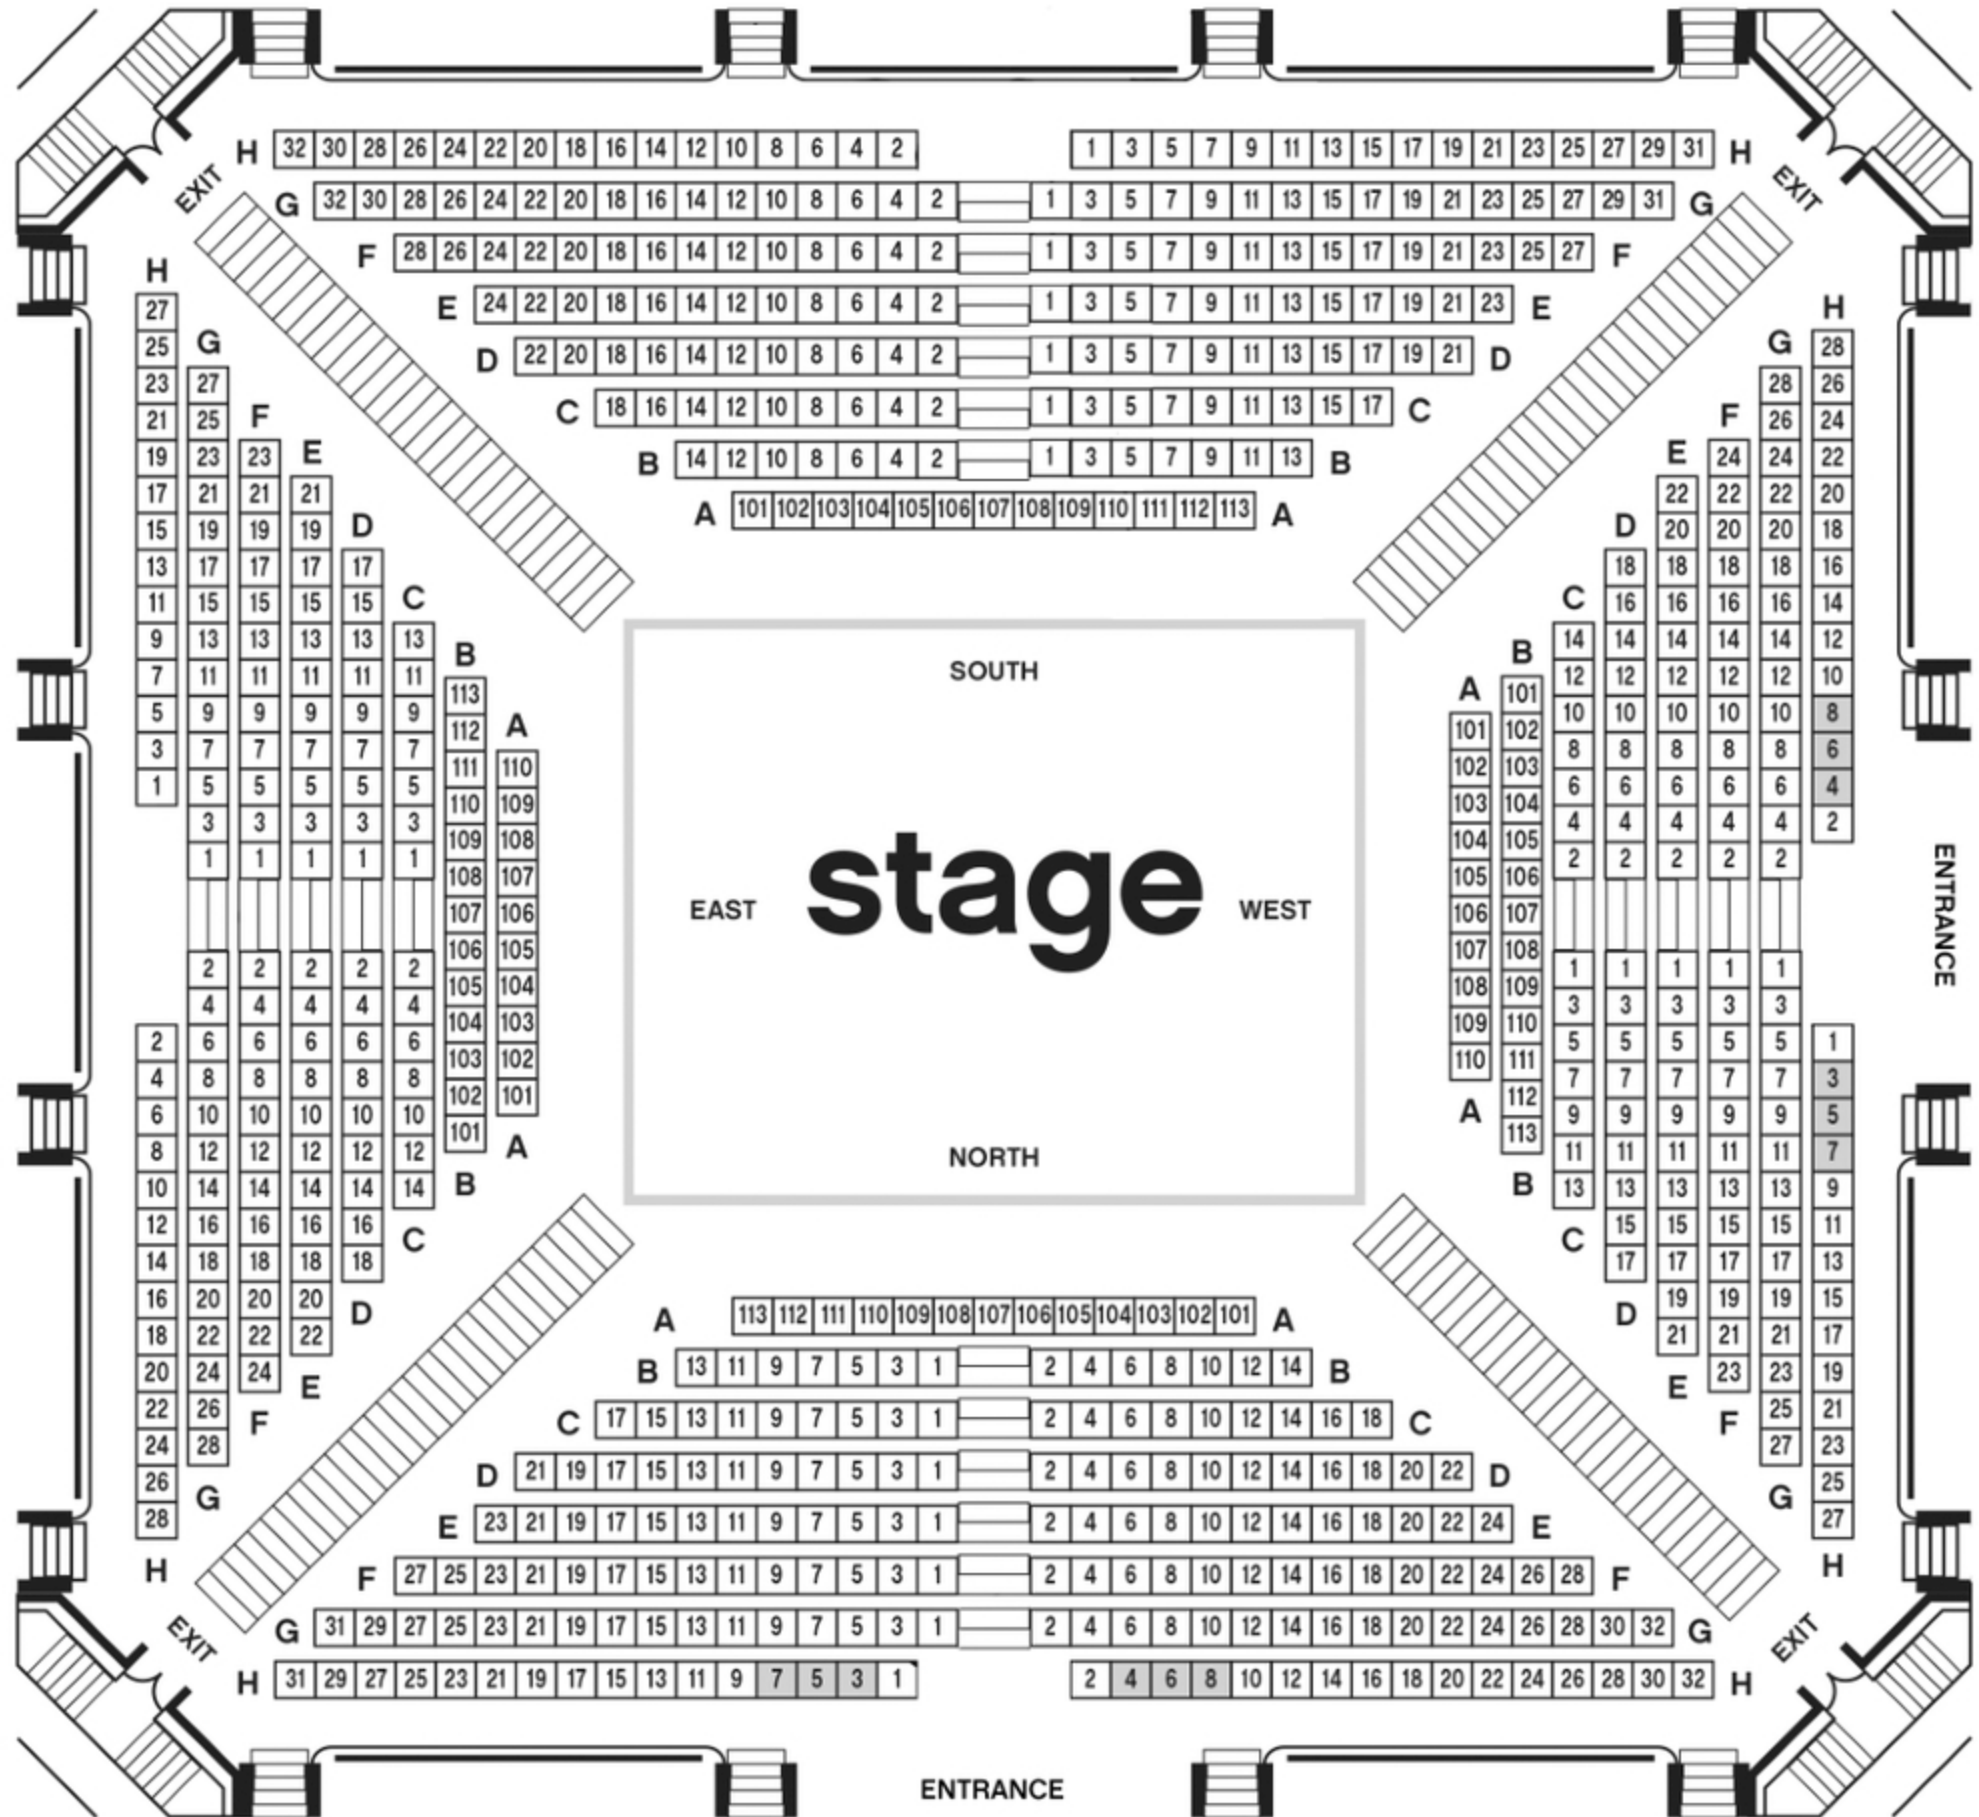

FICHANDLER STAGE

■ = Wheelchair Accessible Seating