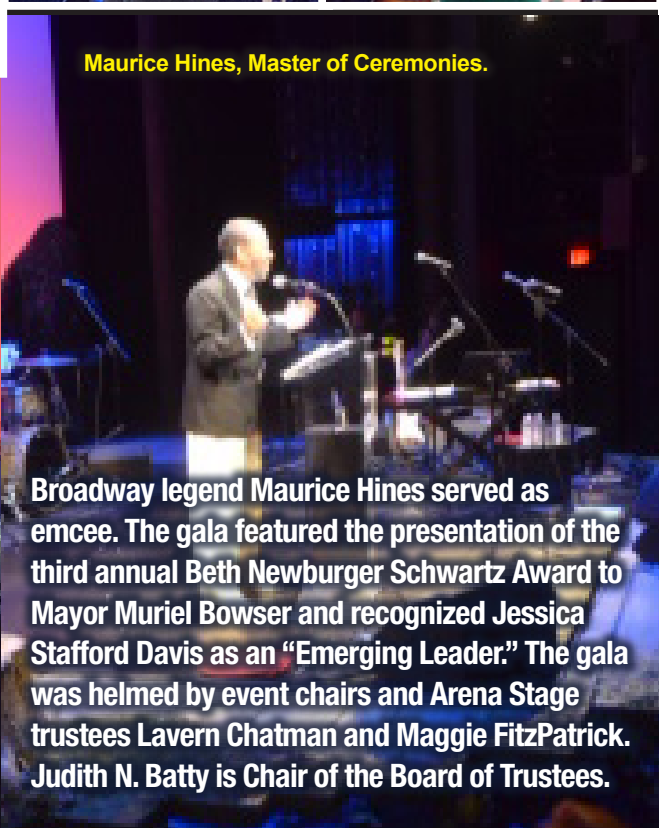

Social Sightings

Now Published by Dr. Charles Vincent

Her Legacy Continues.
In memory of Mickey Thompson Vincent, Founder and Publisher.

ARENA STAGE GALA TO HONOR DC MAYOR MURIEL BOWSER AND JESSICA STAFFORD DAVIS

Edgar Dobie (Executive Producer) Molly Smith (Artistic Director) Maggie Fitzpatrick (Board Member : Gala CoChair), Mayor Muriel Bowser, Jessica Stafford Davis, Lavern Chatman(Board Member : Gala CoChair), Judith Batty (Chair, Board of Trustees) Beth Newburger Schwartz

Lavern Chatman (Member, Board of Trustees and Gala Chair)

Jessica Stafford Davis: Recognized as Emerging Leader

Earl and Amanda Stafford and grandson (Parents and Son of Jessica Stafford Davis)

Judith N. Batty (Chair of the Board of Trustees of the Arena Stage)

Maurice Hines, Master of Ceremonies.

Broadway legend Maurice Hines served as emcee. The gala featured the presentation of the third annual Beth Newburger Schwartz Award to Mayor Muriel Bowser and recognized Jessica Stafford Davis as an "Emerging Leader." The gala was helmed by event chairs and Arena Stage trustees Lavern Chatman and Maggie FitzPatrick. Judith N. Batty is Chair of the Board of Trustees.